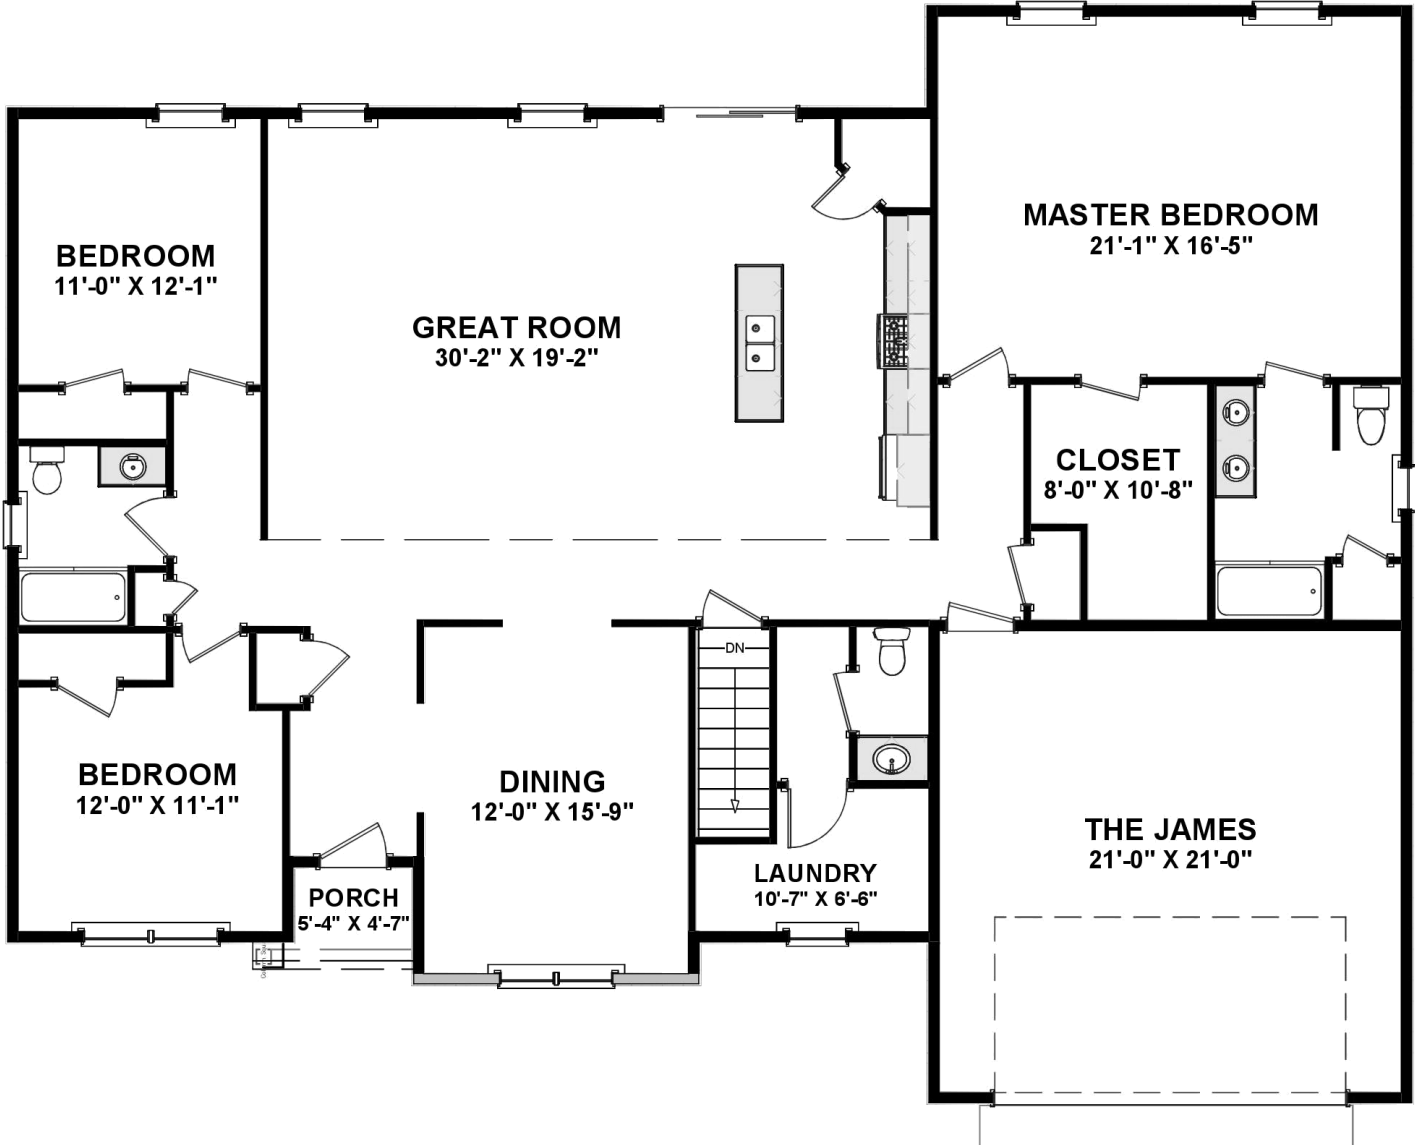

The James

APPROXIMATELY 2189 SQ. FT.

832 Tamanini Way,
Mechanicsburg, PA 17055
717.766.7800

tamhomes.com

Floorplans and elevations are for illustration purposes only and are subject to change