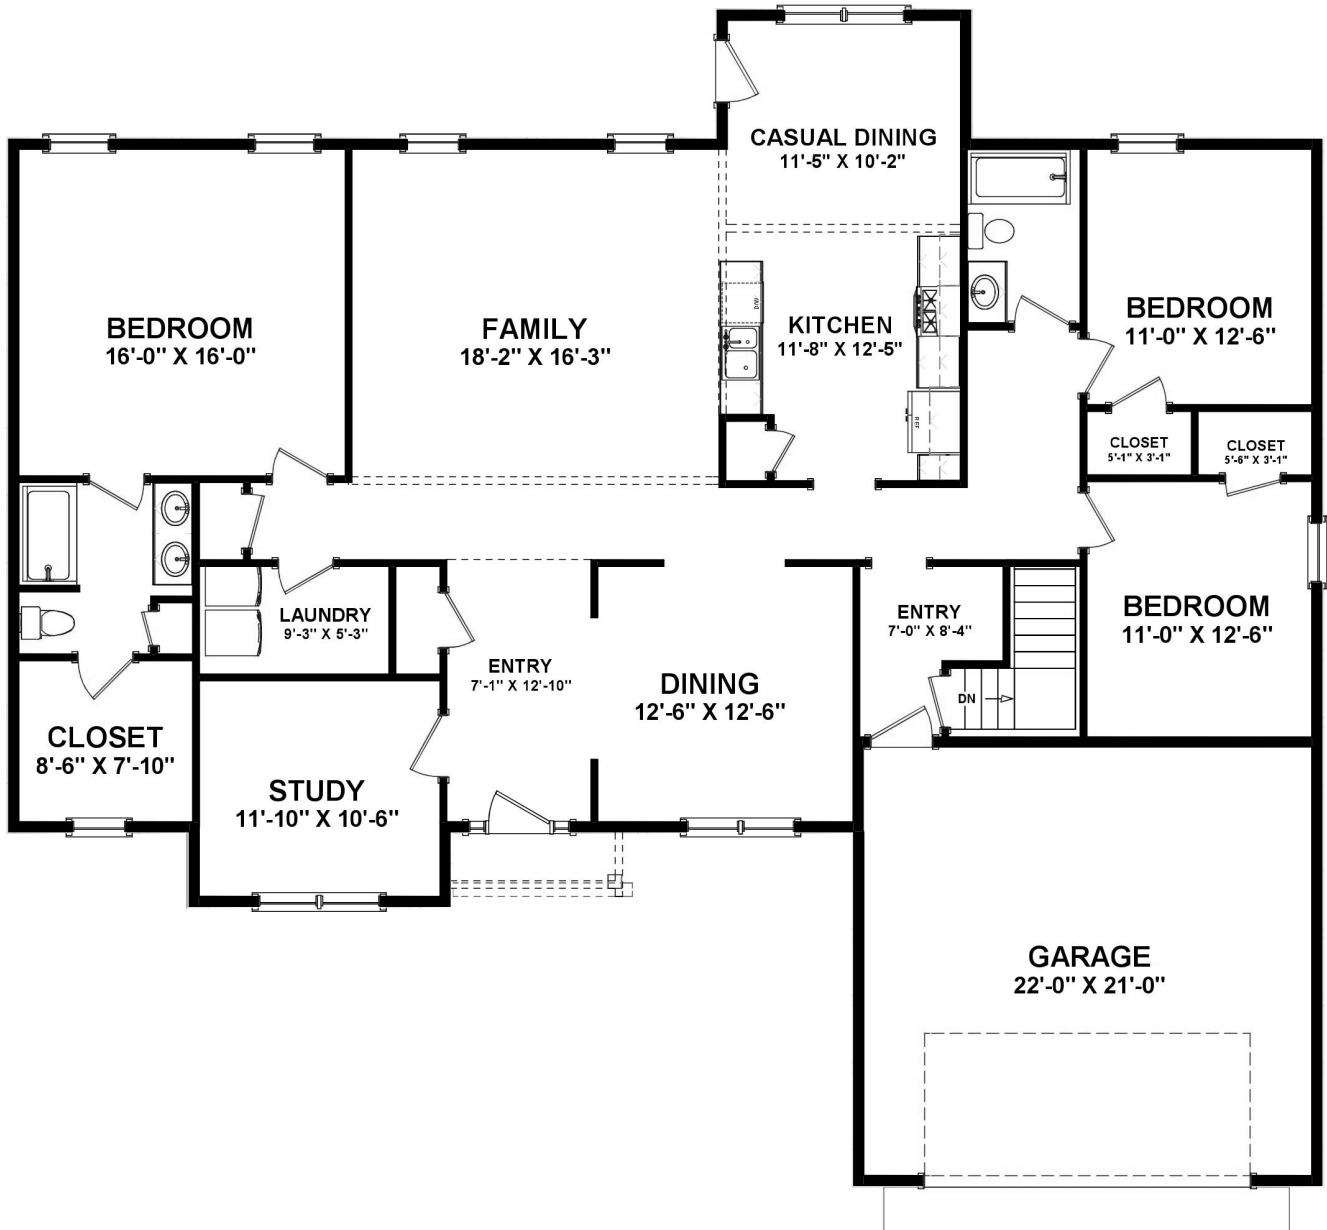

The Avalon

APPROXIMATELY 2226 SQ. FT.

832 Tamanini Way,
Mechanicsburg, PA 17055
717.766.7800

tamhomes.com

Floorplans and elevations are for illustration purposes only and are subject to change