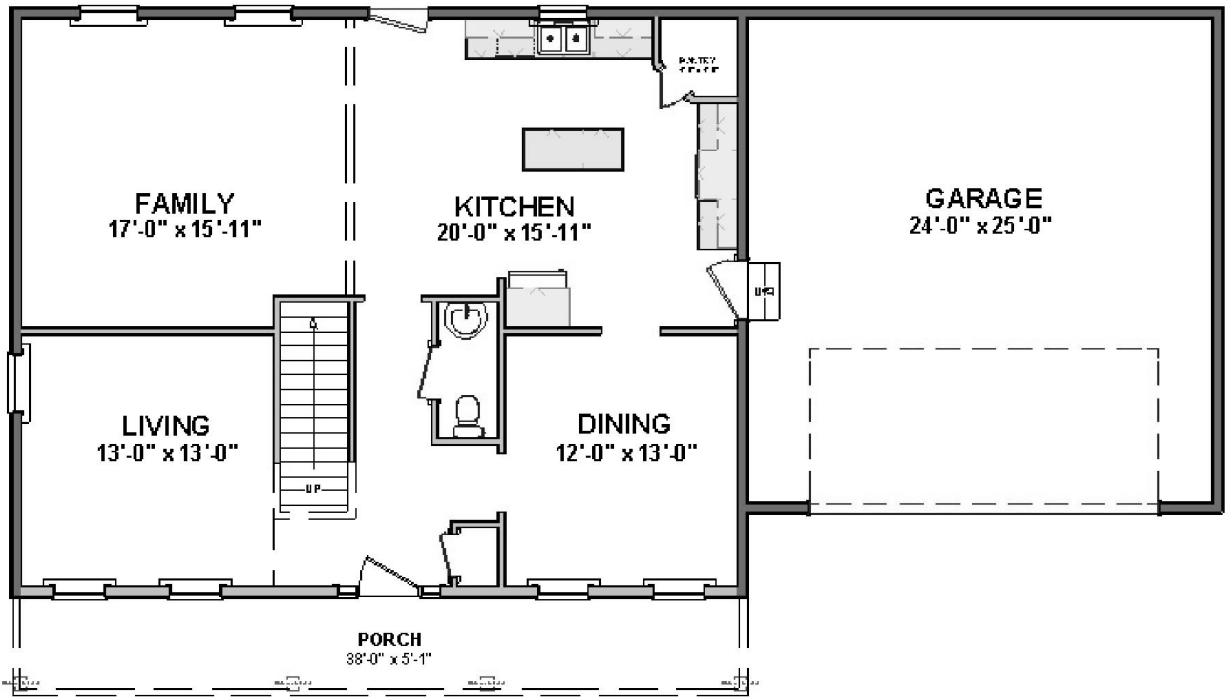

# The Homestead

APPROXIMATELY 2486 SQ. FT.

832 Tamanini Way,  
Mechanicsburg, PA 17055  
717.766.7800

[tamhomes.com](http://tamhomes.com)

Floorplans and elevations are for illustration purposes only and are subject to change