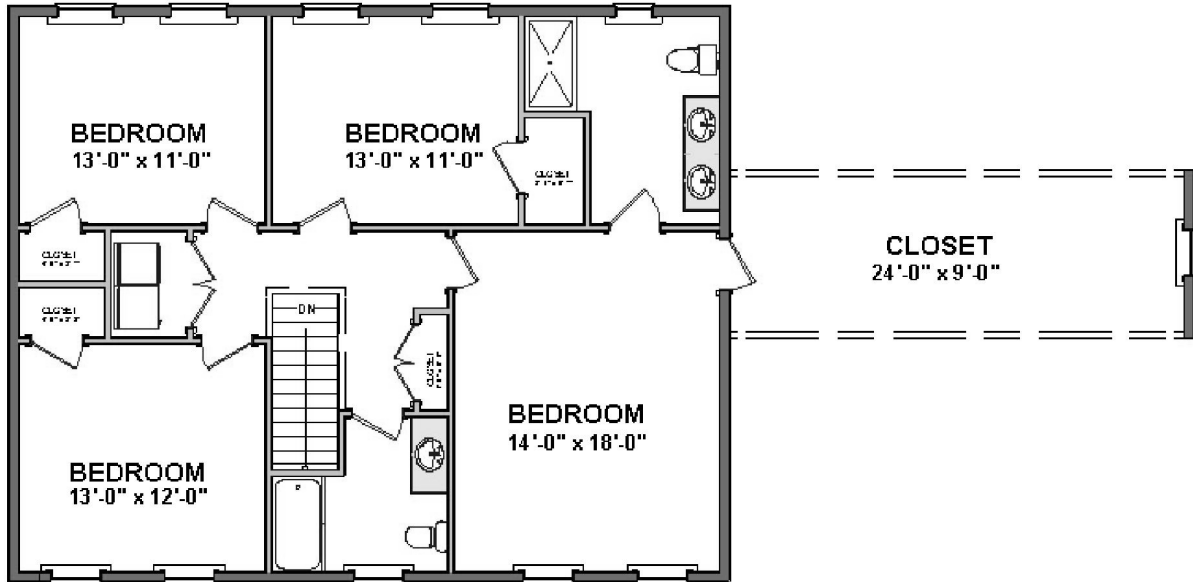

# The Homestead

APPROXIMATELY 2486 SQ. FT.

832 Tamanini Way,  
Mechanicsburg, PA 17055  
717.766.7800

[tamhomes.com](http://tamhomes.com)

Floorplans and elevations are for illustration purposes only and are subject to change