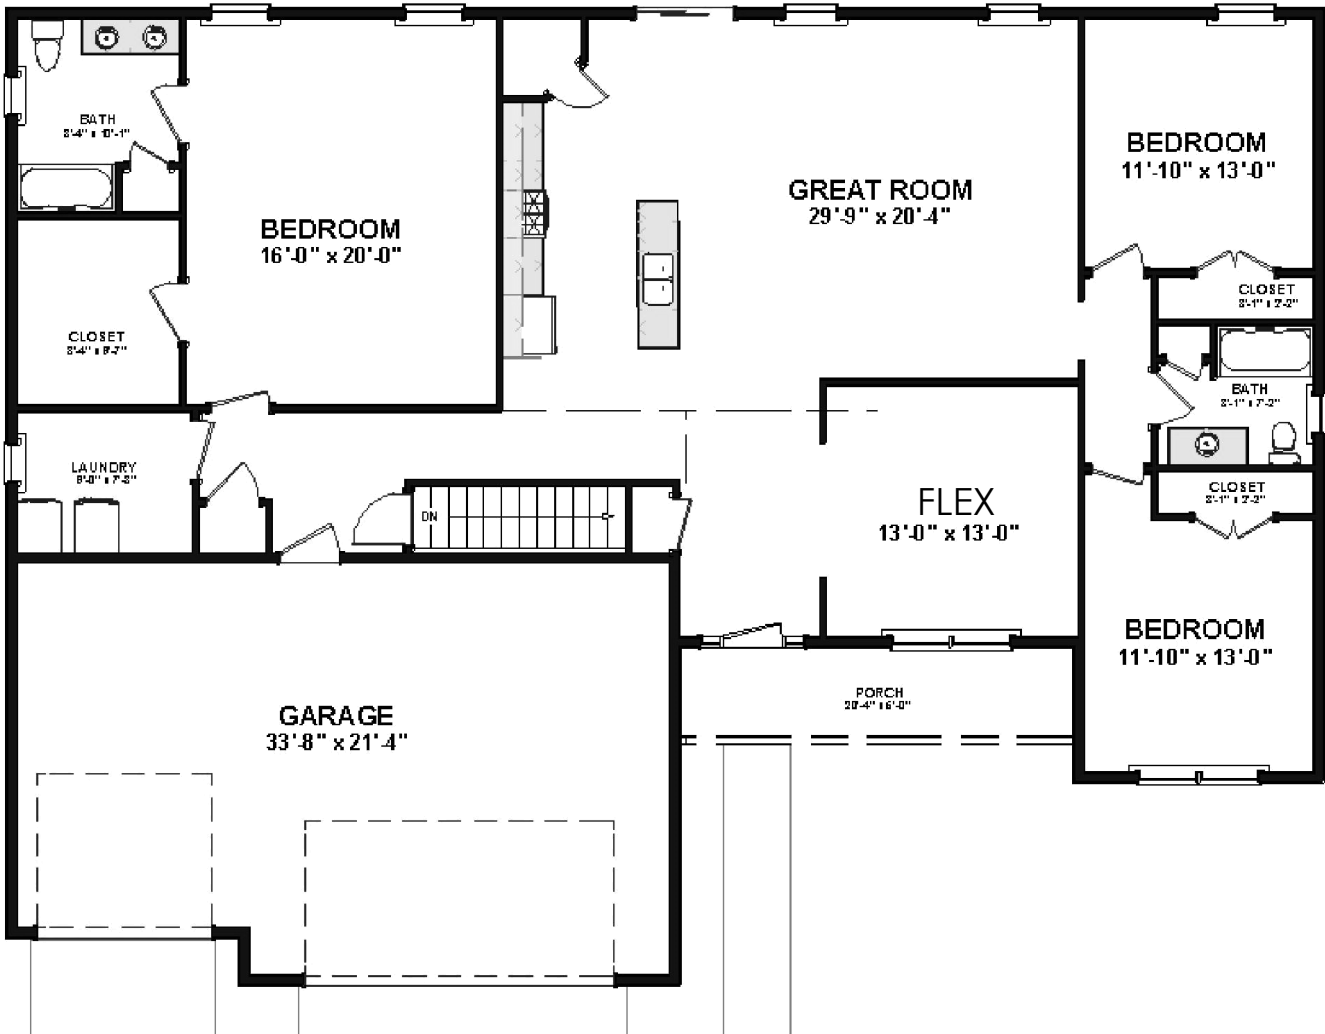

The Edison

APPROXIMATELY 2143 SQ. FT.

832 Tamanini Way,
Mechanicsburg, PA 17055
717.766.7800

tamhomes.com

Floorplans and elevations are for illustration purposes only and are subject to change