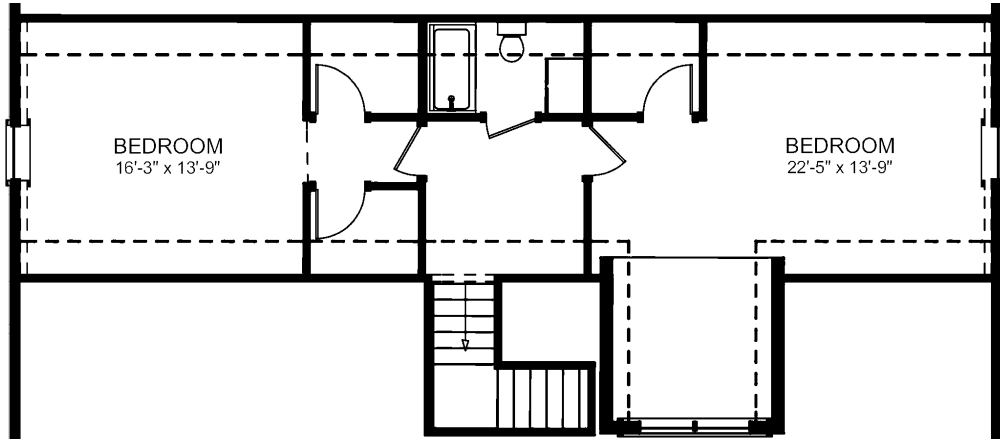

The Patrick

APPROXIMATELY 2550 SQ. FT.
shown with optional dormer

832 Tamanini Way,
Mechanicsburg, PA 17055
717.766.7800

tamhomes.com

Floorplans and elevations are for illustration purposes only and are subject to change