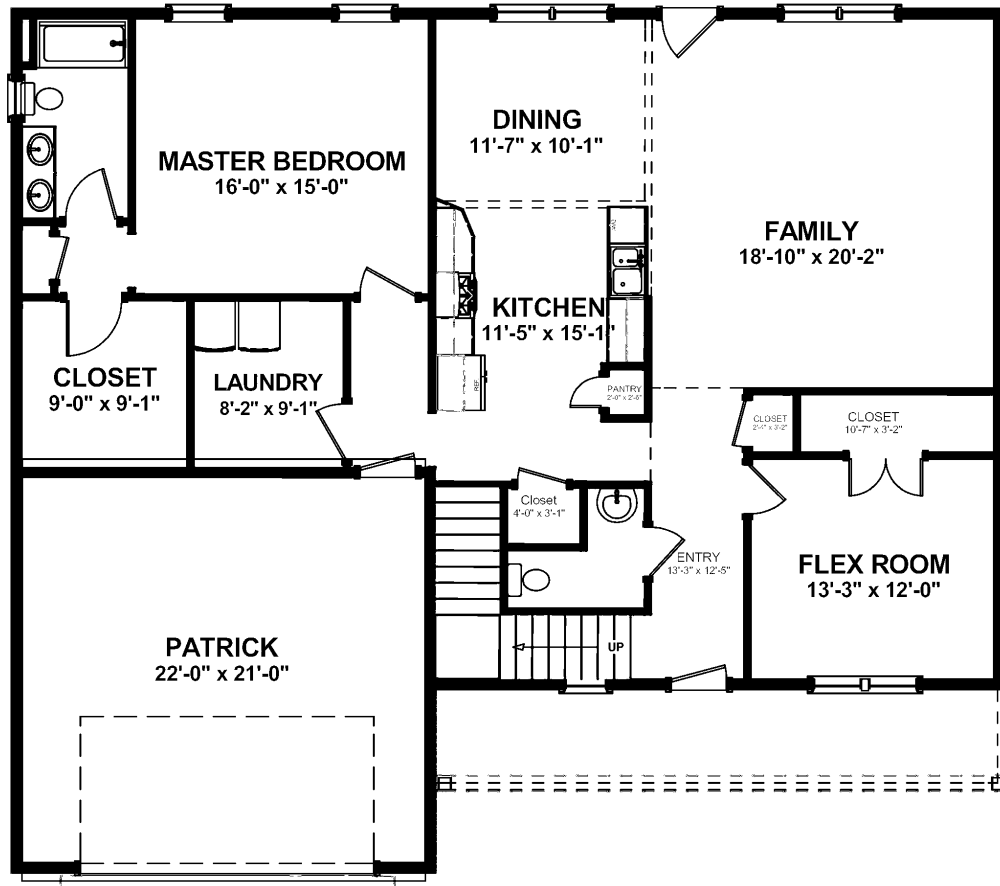

The Patrick

APPROXIMATELY 2550 SQ. FT.
shown with optional dormer

832 Tamanini Way,
Mechanicsburg, PA 17055
717.766.7800

tamhomes.com

Floorplans and elevations are for illustration purposes only and are subject to change