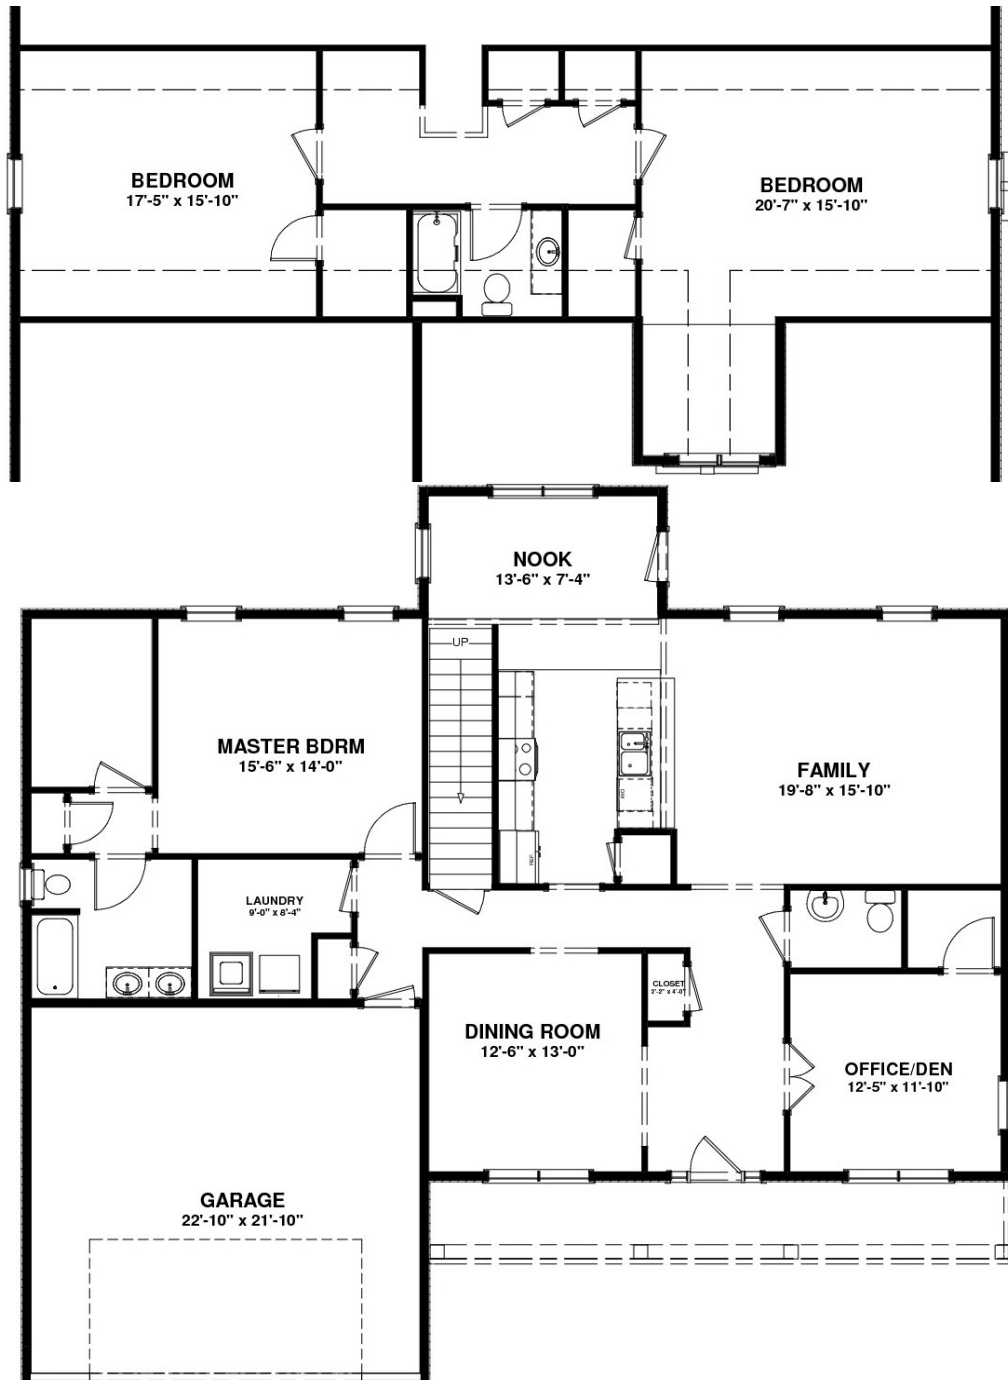

The Nantucket

APPROXIMATELY 2736 SQ. FT.
shown with optional dormer
Approx. 2832 SQ.FT w/dormer

832 Tamanini Way,
Mechanicsburg, PA 17055
717.766.7800

tamhomes.com

Floorplans and elevations are for illustration purposes only and are subject to change