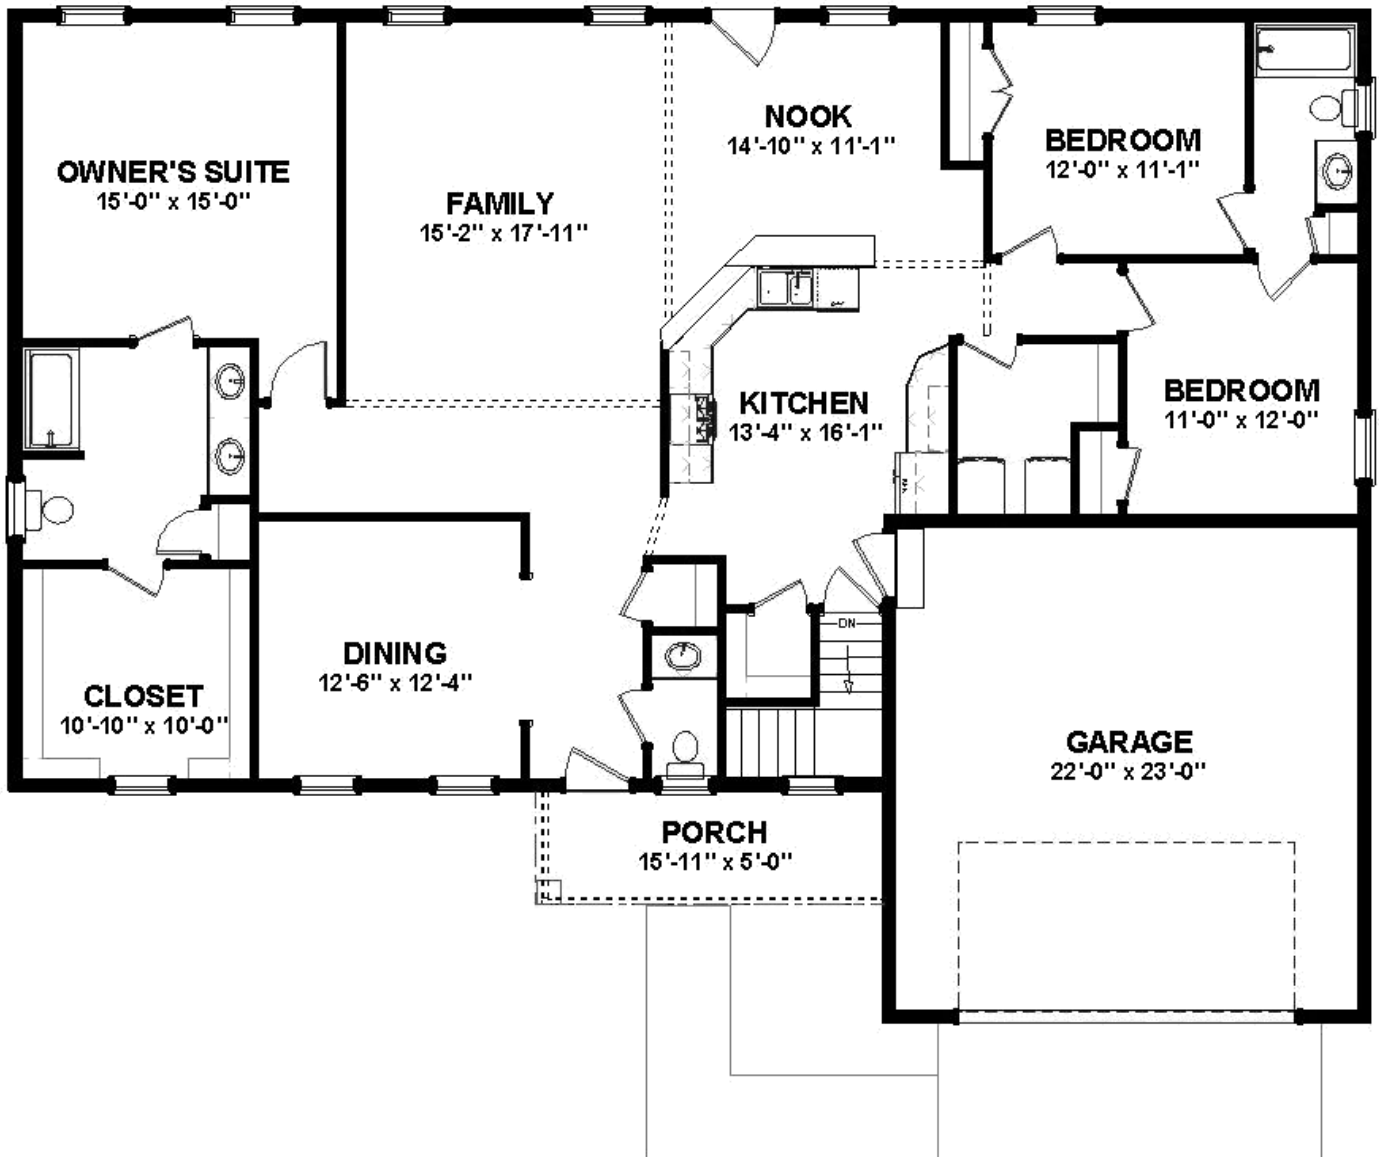

# The Henry

APPROXIMATELY 2072 SQ. FT.

832 Tamanini Way,  
Mechanicsburg, PA 17055  
717.766.7800

[tamhomes.com](http://tamhomes.com)

Floorplans and elevations are for illustration purposes only and are subject to change