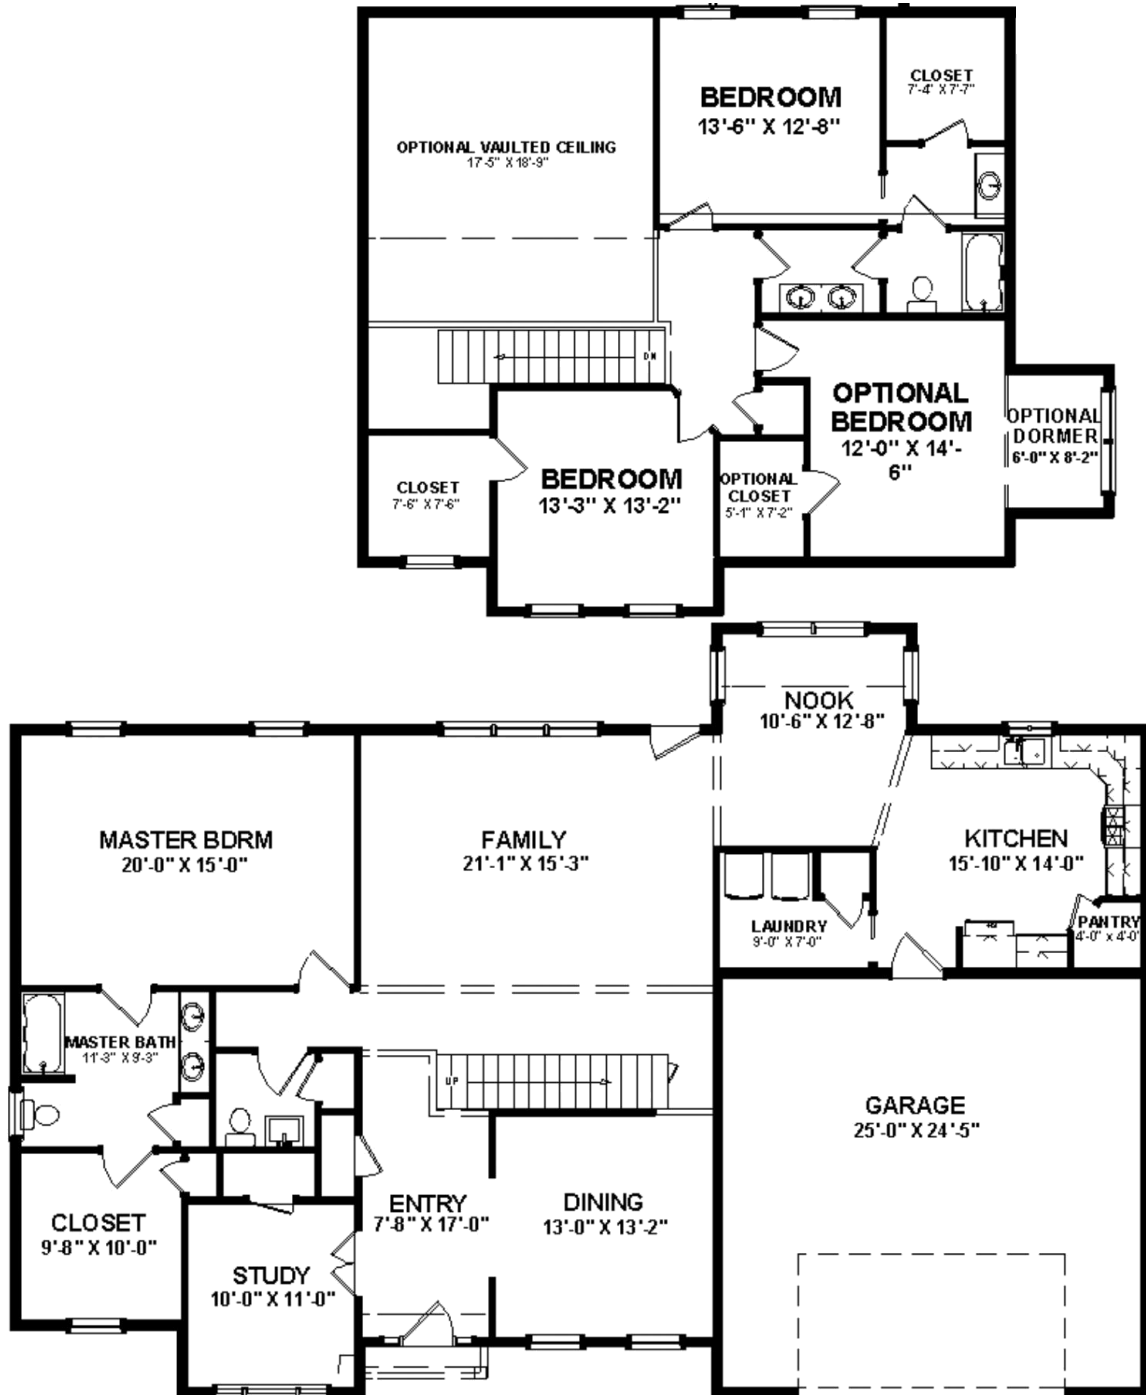

The Jefferson

APPROXIMATELY 2776 SQ. FT.

832 Tamanini Way,
Mechanicsburg, PA 17055
717.766.7800

tamhomes.com

Floorplans and elevations are for illustration purposes only and are subject to change

"Quality is our standard"
TAMANINI HOMES