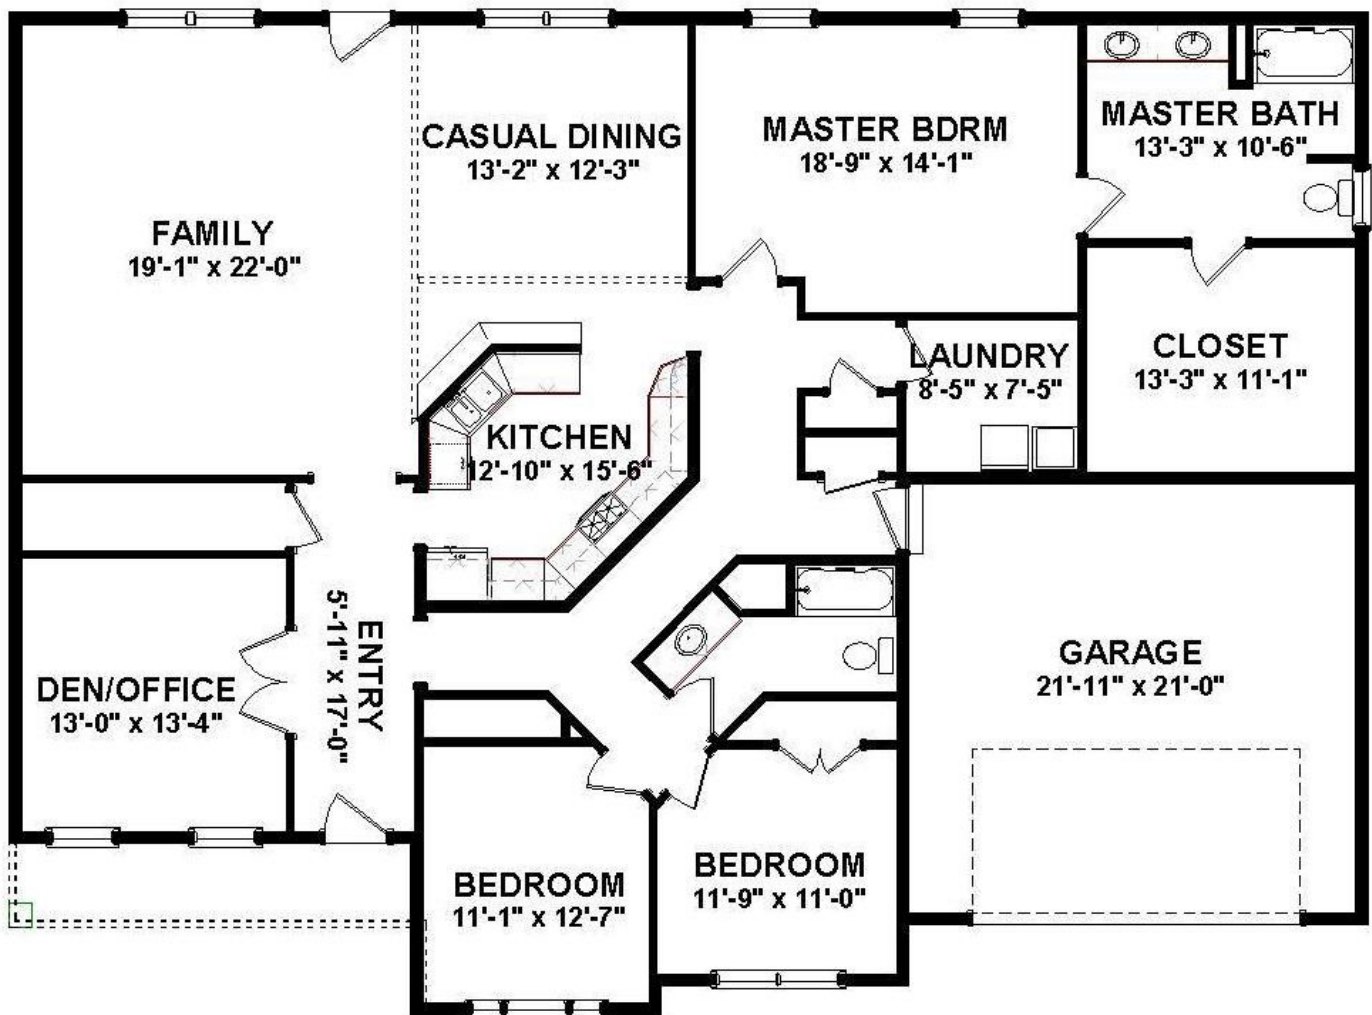

The Benjamin

APPROXIMATELY 2427 SQ. FT.

832 Tamanini Way,
Mechanicsburg, PA 17055
717.766.7800

tamhomes.com

Floorplans and elevations are for illustration purposes only and are subject to change