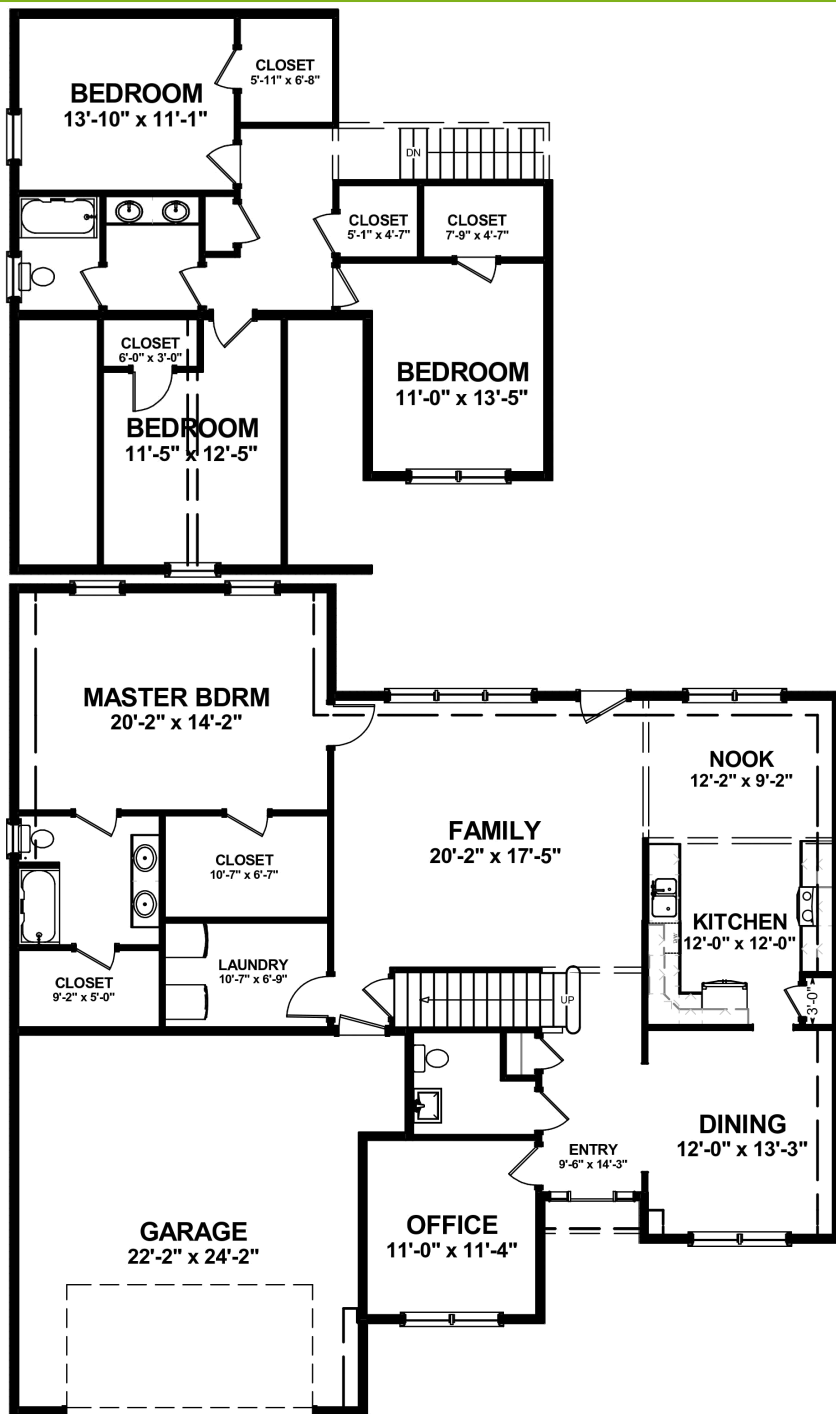

The Annapolis

APPROXIMATELY 2640 SQ. FT.

832 Tamanini Way,
Mechanicsburg, PA 17055
717.766.7800

tamhomes.com

Floorplans and elevations are for illustration purposes only and are subject to change

"Quality is our standard"
TAMANINI HOMES